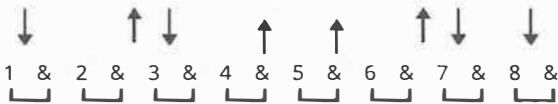

Born To Be Wild chords by Steppenwolf

Tuning: E A D G B E

CHORDS

STRUMMING

RIFF 145 bpm

[Intro]

E

[Verse]