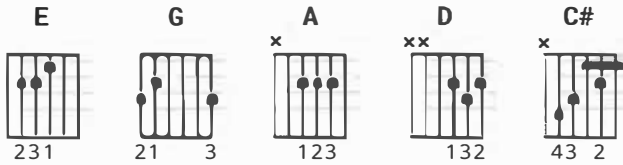

Born To Be Wild chords by Steppenwolf

Tuning: E A D G B E

CHORDS

STRUMMING

RIFF 145 bpm

[Intro]

E

[Verse]

G

[Verse]

E

E

I like smoke and lightnin' Heavy metal thunder
Racin' with the wind And the feelin' that I'm
under

[Chorus]

E G

Like a true nature's child We were born, born to be wild